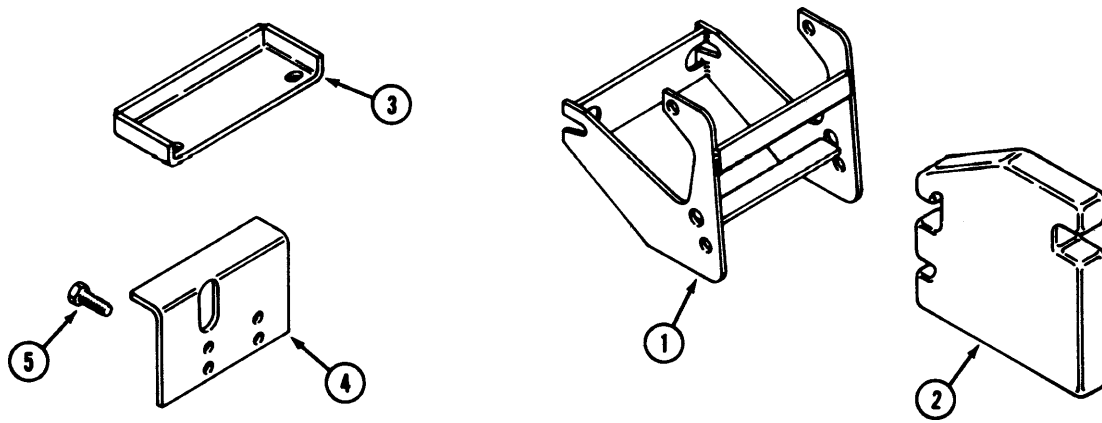

L11 WEIGHT KIT

1	C25572	BRACKET - mounting, front	1
2	NSS	WEIGHT - 40 lb. (18 kg.)	4
3	C25791	BRACKET - mounting, rear, upper	1
4	C25792	BRACKET - mounting, rear, lower	1
5	113-417	BOLT - 1/2"-13 x 1-1/4" hex	2